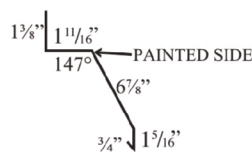

DRIP EDGE

CANNONBALL TRACK COVER