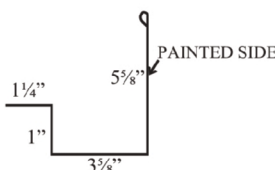

**WeatherXL™**

▲ Also available in 26 Gauge  
\* Premium Color - additional cost

**SMALL OUTSIDE CORNER****EAVE TRIM**

# MANSEA METAL

Residential & Agricultural Trim Profiles

**SQUARE BASE TRIM****RAT GUARD****J-CHANNEL****SOFFITT/FASCIA****ENDWALL****SIDEWALL****MINI ANGLE****INSIDE CORNER****RAKE TRIM****OUTSIDE CORNER****DOOR JAMB MOLDING****DRIP CAP****DOOR POST TRIM****EAVE MOLDING****DOUBLE ANGLE****Z-METAL****GAMBREL****GABLE TRIM****3/4" F & J CHANNEL****TRANSITION****VALLEY****RIDGECAP****20" RIDGE****OVERHEAD DOOR TRIM****DRIP EDGE****CANNONBALL TRACK COVER****PEAK TRIM****NATIONAL TRACK COVER****ICE GUARD****3 1/2" POST TRIM****5 1/2" POST TRIM****7 1/4" POST TRIM**