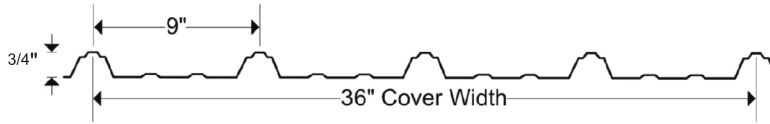

**Kentucky**

925 Rolling Hills Lane  
Winchester, KY 40391  
(859) 744-4475

**Illinois**

1181 SR 121  
Mt. Zion, IL 62549  
(217) 864-5835

**Ohio**

4799 Salem Ave.  
Dayton, OH 45416  
(937) 503-2457

**QUICK-SEAM PLUS**

- STRIATED PANEL -

**PREMIUM-RIB**

**HI-RIB**

These colors are as representative of our paint as is technologically possible. For an exact match, please request a paint chip from your sales person.

**SHERWIN-WILLIAMS**  
Coil Coatings

**WeatherXL™**

▲ Also available in 26 Gauge  
\* Premium Color - additional cost

**SMALL OUTSIDE CORNER****EAVE TRIM**

# MANSEA METAL

Residential & Agricultural Trim Profiles

**SQUARE BASE TRIM****RAT GUARD****J-CHANNEL****SOFFITT/FASCIA****ENDWALL****SIDEWALL****MINI ANGLE****INSIDE CORNER****RAKE TRIM****OUTSIDE CORNER****DOOR JAMB MOLDING****DRIP CAP****DOOR POST TRIM****EAVE MOLDING****DOUBLE ANGLE****Z-METAL****GAMBREL****GABLE TRIM****3/4" F & J CHANNEL****TRANSITION****VALLEY****RIDGECAP****20" RIDGE****OVERHEAD DOOR TRIM****DRIP EDGE****CANNONBALL TRACK COVER****PEAK TRIM****NATIONAL TRACK COVER****ICE GUARD****3 1/2" POST TRIM****5 1/2" POST TRIM****7 1/4" POST TRIM**