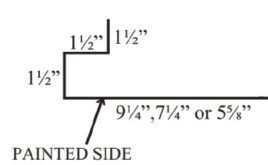

DOOR JAMB MOLDING