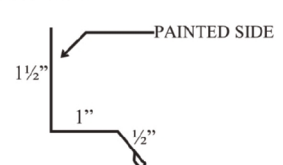

**WeatherXL™**

▲ Also available in 26 Gauge  
\* Premium Color - additional cost

**SMALL OUTSIDE CORNER****EAVE TRIM**

# MANSEA METAL

Residential & Agricultural Trim Profiles

**SQUARE BASE TRIM****RAT GUARD****J-CHANNEL****SOFFITT/FASCIA****ENDWALL****SIDEWALL****MINI ANGLE****INSIDE CORNER****RAKE TRIM****OUTSIDE CORNER****DOOR JAMB MOLDING****DRIP CAP****DOOR POST TRIM****EAVE MOLDING****DOUBLE ANGLE****Z-METAL****GAMBREL****GABLE TRIM****3/4" F & J CHANNEL****TRANSITION****VALLEY****RIDGECAP****20" RIDGE****OVERHEAD DOOR TRIM****DRIP EDGE****CANNONBALL TRACK COVER****PEAK TRIM****NATIONAL TRACK COVER****ICE GUARD****3 1/2" POST TRIM****5 1/2" POST TRIM****7 1/4" POST TRIM**