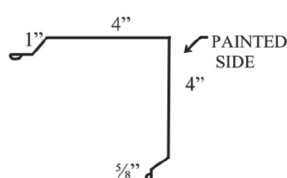

**WeatherXL™**

▲ Also available in 26 Gauge  
\* Premium Color - additional cost

**SMALL OUTSIDE CORNER****EAVE TRIM**

# MANSEA METAL

Residential & Agricultural Trim Profiles

**SQUARE BASE TRIM****RAT GUARD****J-CHANNEL****SOFFITT/FASCIA****ENDWALL****SIDEWALL****MINI ANGLE****INSIDE CORNER****RAKE TRIM****OUTSIDE CORNER****DOOR JAMB MOLDING****DRIP CAP****DOOR POST TRIM****EAVE MOLDING****DOUBLE ANGLE****Z-METAL****GAMBREL****GABLE TRIM****3/4" F & J CHANNEL****TRANSITION****VALLEY****RIDGECAP****20" RIDGE****OVERHEAD DOOR TRIM****DRIP EDGE****CANNONBALL TRACK COVER****PEAK TRIM****NATIONAL TRACK COVER****ICE GUARD****3 1/2" POST TRIM****5 1/2" POST TRIM****7 1/4" POST TRIM**