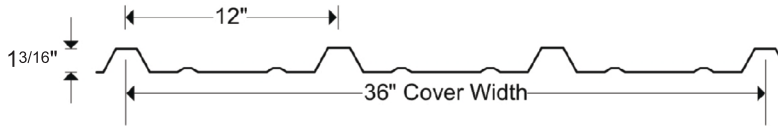

**Kentucky**

925 Rolling Hills Lane  
Winchester, KY 40391  
(859) 744-4475

**Illinois**

1181 SR 121  
Mt. Zion, IL 62549  
(217) 864-5835

**Ohio**

4799 Salem Ave.  
Dayton, OH 45416  
(937) 503-2457

**QUICK-SEAM PLUS**

- STRIATED PANEL -

**PREMIUM-RIB**

**HI-RIB**

These colors are as representative of our paint as is technologically possible. For an exact match, please request a paint chip from your sales person.

**SHERWIN-WILLIAMS**  
Coil Coatings

**WeatherXL™**

▲ Also available in 26 Gauge  
\* Premium Color - additional cost

**SMALL OUTSIDE CORNER****EAVE TRIM**

# MANSEA METAL

Residential & Agricultural Trim Profiles

**SQUARE BASE TRIM****RAT GUARD****J-CHANNEL****SOFFITT/FASCIA****ENDWALL****SIDEWALL****MINI ANGLE****INSIDE CORNER****RAKE TRIM****OUTSIDE CORNER****DOOR JAMB MOLDING****DRIP CAP****DOOR POST TRIM****EAVE MOLDING****DOUBLE ANGLE****Z-METAL****GAMBREL****GABLE TRIM****3/4" F & J CHANNEL****TRANSITION****VALLEY****RIDGECAP****20" RIDGE****OVERHEAD DOOR TRIM****DRIP EDGE****CANNONBALL TRACK COVER****PEAK TRIM****NATIONAL TRACK COVER****ICE GUARD****3 1/2" POST TRIM****5 1/2" POST TRIM****7 1/4" POST TRIM**