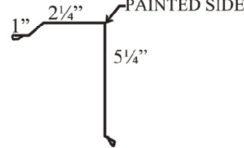

**WeatherXL™**

▲ Also available in 26 Gauge  
\* Premium Color - additional cost

**SMALL OUTSIDE CORNER****EAVE TRIM**

# MANSEA METAL

Residential & Agricultural Trim Profiles

**SQUARE BASE TRIM****RAT GUARD****J-CHANNEL****SOFFITT/FASCIA****ENDWALL****SIDEWALL****MINI ANGLE****INSIDE CORNER****RAKE TRIM****OUTSIDE CORNER****DOOR JAMB MOLDING****DRIP CAP****DOOR POST TRIM****EAVE MOLDING****DOUBLE ANGLE****Z-METAL****GAMBREL****GABLE TRIM****3/4" F & J CHANNEL****TRANSITION****VALLEY****RIDGECAP****20" RIDGE****OVERHEAD DOOR TRIM****DRIP EDGE****CANNONBALL TRACK COVER****PEAK TRIM****NATIONAL TRACK COVER****ICE GUARD****3 1/2" POST TRIM****5 1/2" POST TRIM****7 1/4" POST TRIM**