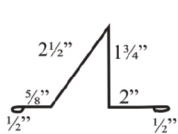

**WeatherXL™**

▲ Also available in 26 Gauge  
\* Premium Color - additional cost

**SMALL OUTSIDE CORNER****EAVE TRIM**

# MANSEA METAL

Residential & Agricultural Trim Profiles

**SQUARE BASE TRIM****RAT GUARD****J-CHANNEL****SOFFITT/FASCIA****ENDWALL****SIDEWALL****MINI ANGLE****INSIDE CORNER****RAKE TRIM****OUTSIDE CORNER****DOOR JAMB MOLDING****DRIP CAP****DOOR POST TRIM****EAVE MOLDING****DOUBLE ANGLE****Z-METAL****GAMBREL****GABLE TRIM****3/4" F & J CHANNEL****TRANSITION****VALLEY****RIDGECAP****20" RIDGE****OVERHEAD DOOR TRIM****DRIP EDGE****CANNONBALL TRACK COVER****PEAK TRIM****NATIONAL TRACK COVER****ICE GUARD****3 1/2" POST TRIM****5 1/2" POST TRIM****7 1/4" POST TRIM**