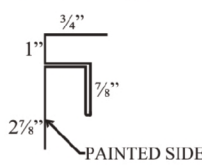

**WeatherXL™**

▲ Also available in 26 Gauge  
\* Premium Color - additional cost

**SMALL OUTSIDE CORNER****EAVE TRIM**

# MANSEA METAL

Residential & Agricultural Trim Profiles

**SQUARE BASE TRIM****RAT GUARD****J-CHANNEL****SOFFITT/FASCIA****ENDWALL****SIDEWALL****MINI ANGLE****INSIDE CORNER****RAKE TRIM****OUTSIDE CORNER****DOOR JAMB MOLDING****DRIP CAP****DOOR POST TRIM****EAVE MOLDING****DOUBLE ANGLE****Z-METAL****GAMBREL****GABLE TRIM****3/4" F & J CHANNEL****TRANSITION****VALLEY****RIDGECAP****20" RIDGE****OVERHEAD DOOR TRIM****DRIP EDGE****CANNONBALL TRACK COVER****PEAK TRIM****NATIONAL TRACK COVER****ICE GUARD****3 1/2" POST TRIM****5 1/2" POST TRIM****7 1/4" POST TRIM**