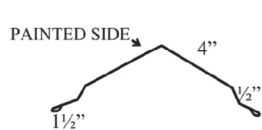

SMALL OUTSIDE CORNER

EAVE TRIM

MANSEA METAL

Residential & Agricultural Trim Profiles

SQUARE BASE TRIM

RAT GUARD

J-CHANNEL

SOFFITT/FASCIA

ENDWALL

SIDEWALL

MINI ANGLE

INSIDE CORNER

RAKE TRIM

OUTSIDE CORNER

DOOR JAMB MOLDING

DRIP CAP

DOOR POST TRIM

EAVE MOLDING

DOUBLE ANGLE

Z-METAL

GAMBREL

GABLE TRIM

3/4" F & J CHANNEL

TRANSITION

VALLEY

RIDGECAP

20" RIDGE

OVERHEAD DOOR TRIM

DRIP EDGE

CANNONBALL TRACK COVER

PEAK TRIM

NATIONAL TRACK COVER

ICE GUARD

3 1/2" POST TRIM

5 1/2" POST TRIM

7 1/4" POST TRIM