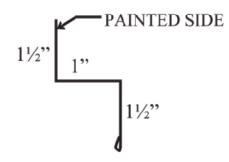

SMALL OUTSIDE CORNER

EAVE TRIM

MANSEA METAL

Residential & Agricultural Trim Profiles

SQUARE BASE TRIM

RAT GUARD

J-CHANNEL

SOFFITT/FASCIA

ENDWALL

SIDEWALL

MINI ANGLE

INSIDE CORNER

RAKE TRIM

OUTSIDE CORNER

DOOR JAMB MOLDING

DRIP CAP

DOOR POST TRIM

EAVE MOLDING

DOUBLE ANGLE

Z-METAL

GAMBREL

GABLE TRIM

3/4" F & J CHANNEL

TRANSITION

VALLEY

RIDGECAP

20" RIDGE

OVERHEAD DOOR TRIM

DRIP EDGE

CANNONBALL TRACK COVER

PEAK TRIM

NATIONAL TRACK COVER

ICE GUARD

3 1/2" POST TRIM

5 1/2" POST TRIM

7 1/4" POST TRIM