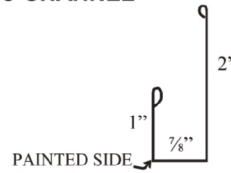

**WeatherXL™**

▲ Also available in 26 Gauge  
\* Premium Color - additional cost

**SMALL OUTSIDE CORNER****EAVE TRIM**

# MANSEA METAL

Residential & Agricultural Trim Profiles

**SQUARE BASE TRIM****RAT GUARD****J-CHANNEL****SOFFITT/FASCIA****ENDWALL****SIDEWALL****MINI ANGLE****INSIDE CORNER****RAKE TRIM****OUTSIDE CORNER****DOOR JAMB MOLDING****DRIP CAP****DOOR POST TRIM****EAVE MOLDING****DOUBLE ANGLE****Z-METAL****GAMBREL****GABLE TRIM****3/4" F & J CHANNEL****TRANSITION****VALLEY****RIDGECAP****20" RIDGE****OVERHEAD DOOR TRIM****DRIP EDGE****CANNONBALL TRACK COVER****PEAK TRIM****NATIONAL TRACK COVER****ICE GUARD****3 1/2" POST TRIM****5 1/2" POST TRIM****7 1/4" POST TRIM**