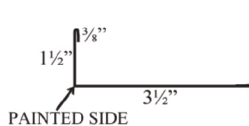

3 1/2" POST TRIM