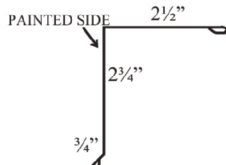

**WeatherXL™**

▲ Also available in 26 Gauge  
\* Premium Color - additional cost

**SMALL OUTSIDE CORNER****EAVE TRIM**

# MANSEA METAL

Residential & Agricultural Trim Profiles

**SQUARE BASE TRIM****RAT GUARD****J-CHANNEL****SOFFITT/FASCIA****ENDWALL****SIDEWALL****MINI ANGLE****INSIDE CORNER****RAKE TRIM****OUTSIDE CORNER****DOOR JAMB MOLDING****DRIP CAP****DOOR POST TRIM****EAVE MOLDING****DOUBLE ANGLE****Z-METAL****GAMBREL****GABLE TRIM****3/4" F & J CHANNEL****TRANSITION****VALLEY****RIDGECAP****20" RIDGE****OVERHEAD DOOR TRIM****DRIP EDGE****CANNONBALL TRACK COVER****PEAK TRIM****NATIONAL TRACK COVER****ICE GUARD****3 1/2" POST TRIM****5 1/2" POST TRIM****7 1/4" POST TRIM**