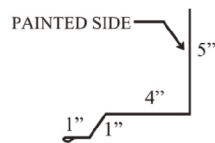

**WeatherXL™**

▲ Also available in 26 Gauge  
\* Premium Color - additional cost

**SMALL OUTSIDE CORNER****EAVE TRIM**

# MANSEA METAL

Residential & Agricultural Trim Profiles

**SQUARE BASE TRIM****RAT GUARD****J-CHANNEL****SOFFITT/FASCIA****ENDWALL****SIDEWALL****MINI ANGLE****INSIDE CORNER****RAKE TRIM****OUTSIDE CORNER****DOOR JAMB MOLDING****DRIP CAP****DOOR POST TRIM****EAVE MOLDING****DOUBLE ANGLE****Z-METAL****GAMBREL****GABLE TRIM****3/4" F & J CHANNEL****TRANSITION****VALLEY****RIDGECAP****20" RIDGE****OVERHEAD DOOR TRIM****DRIP EDGE****CANNONBALL TRACK COVER****PEAK TRIM****NATIONAL TRACK COVER****ICE GUARD****3 1/2" POST TRIM****5 1/2" POST TRIM****7 1/4" POST TRIM**