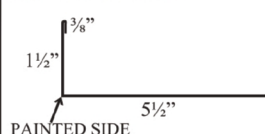

5 1/2" POST TRIM