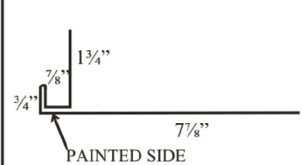

OVERHEAD DOOR TRIM