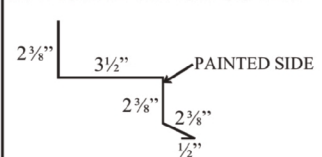

NATIONAL TRACK COVER