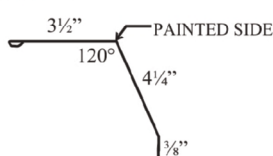

SMALL OUTSIDE CORNER

EAVE TRIM

MANSEA METAL

Residential & Agricultural Trim Profiles

SQUARE BASE TRIM

RAT GUARD

J-CHANNEL

SOFFITT/FASCIA

ENDWALL

SIDEWALL

MINI ANGLE

INSIDE CORNER

RAKE TRIM

OUTSIDE CORNER

DOOR JAMB MOLDING

DRIP CAP

DOOR POST TRIM

EAVE MOLDING

DOUBLE ANGLE

Z-METAL

GAMBREL

GABLE TRIM

3/4" F & J CHANNEL

TRANSITION

VALLEY

RIDGECAP

20" RIDGE

OVERHEAD DOOR TRIM

DRIP EDGE

CANNONBALL TRACK COVER

PEAK TRIM

NATIONAL TRACK COVER

ICE GUARD

3 1/2" POST TRIM

5 1/2" POST TRIM

7 1/4" POST TRIM