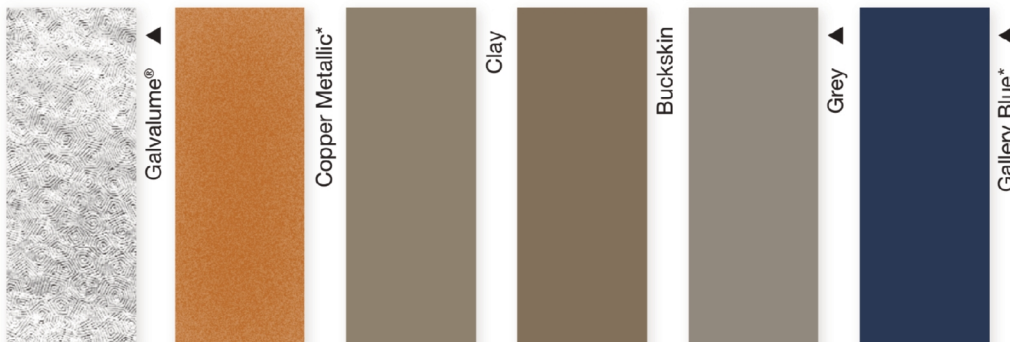

- STRIATED PANEL -

**PREMIUM-RIB**

**HI-RIB**

These colors are as representative of our paint as is technologically possible. For an exact match, please request a paint chip from your sales person.

**SHERWIN-WILLIAMS**  
Coil Coatings

**WeatherXL™**

▲ Also available in 26 Gauge  
\* Premium Color - additional cost

**SMALL OUTSIDE CORNER****EAVE TRIM**