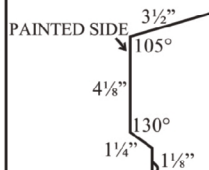

EAVE MOLDING