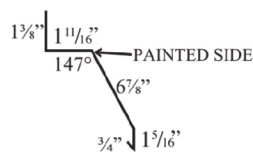

DRIP EDGE

CANNONBALL TRACK COVER