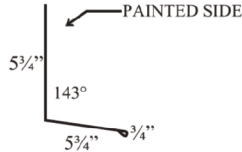

SMALL OUTSIDE CORNER

EAVE TRIM

MANSEA METAL

Residential & Agricultural Trim Profiles

SQUARE BASE TRIM

RAT GUARD

J-CHANNEL

SOFFITT/FASCIA

ENDWALL

SIDEWALL

MINI ANGLE

INSIDE CORNER

RAKE TRIM

OUTSIDE CORNER

DOOR JAMB MOLDING

DRIP CAP

DOOR POST TRIM

EAVE MOLDING

DOUBLE ANGLE

Z-METAL

GAMBREL

GABLE TRIM

3/4" F & J CHANNEL

TRANSITION

VALLEY

RIDGECAP

20" RIDGE

OVERHEAD DOOR TRIM

DRIP EDGE

CANNONBALL TRACK COVER

PEAK TRIM

NATIONAL TRACK COVER

ICE GUARD

3 1/2" POST TRIM

5 1/2" POST TRIM

7 1/4" POST TRIM