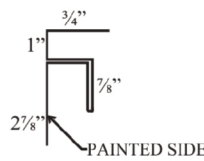

**SHERWIN-WILLIAMS**  
Coil Coatings

**WeatherXL™**

▲ Also available in 26 Gauge  
\* Premium Color - additional cost

**SMALL OUTSIDE CORNER****EAVE TRIM**

# MANSEA METAL

Residential & Agricultural Trim Profiles

**SQUARE BASE TRIM****RAT GUARD****J-CHANNEL****SOFFITT/FASCIA****ENDWALL****SIDEWALL****MINI ANGLE****INSIDE CORNER****RAKE TRIM****OUTSIDE CORNER****DOOR JAMB MOLDING****DRIP CAP****DOOR POST TRIM****EAVE MOLDING****DOUBLE ANGLE****Z-METAL****GAMBREL****GABLE TRIM****3/4" F & J CHANNEL****TRANSITION****VALLEY****RIDGECAP****20" RIDGE****OVERHEAD DOOR TRIM****DRIP EDGE****CANNONBALL TRACK COVER****PEAK TRIM****NATIONAL TRACK COVER****ICE GUARD****3 1/2" POST TRIM****5 1/2" POST TRIM****7 1/4" POST TRIM**