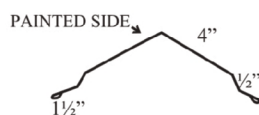

SMALL OUTSIDE CORNER

EAVE TRIM

MANSEA METAL

Residential & Agricultural Trim Profiles

SQUARE BASE TRIM

RAT GUARD

J-CHANNEL

SOFFITT/FASCIA

ENDWALL

SIDEWALL

MINI ANGLE

INSIDE CORNER

RAKE TRIM

OUTSIDE CORNER

DOOR JAMB MOLDING

DRIP CAP

DOOR POST TRIM

EAVE MOLDING

DOUBLE ANGLE

Z-METAL

GAMBREL

GABLE TRIM

3/4" F & J CHANNEL

TRANSITION

VALLEY

RIDGECAP

20" RIDGE

OVERHEAD DOOR TRIM

DRIP EDGE

CANNONBALL TRACK COVER

PEAK TRIM

NATIONAL TRACK COVER

ICE GUARD

3 1/2" POST TRIM

5 1/2" POST TRIM

7 1/4" POST TRIM