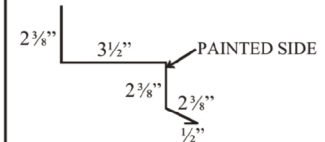

NATIONAL TRACK COVER