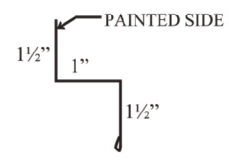

# MANSEA METAL

Residential & Agricultural Trim Profiles

**SQUARE BASE TRIM****RAT GUARD****J-CHANNEL****SOFFITT/FASCIA****ENDWALL****SIDEWALL****MINI ANGLE****INSIDE CORNER****RAKE TRIM****OUTSIDE CORNER****DOOR JAMB MOLDING****DRIP CAP****DOOR POST TRIM****EAVE MOLDING****DOUBLE ANGLE****Z-METAL****GAMBREL****GABLE TRIM****3/4" F & J CHANNEL****TRANSITION****VALLEY****RIDGECAP****20" RIDGE****OVERHEAD DOOR TRIM****DRIP EDGE****CANNONBALL TRACK COVER****PEAK TRIM****NATIONAL TRACK COVER****ICE GUARD****3 1/2" POST TRIM****5 1/2" POST TRIM****7 1/4" POST TRIM**