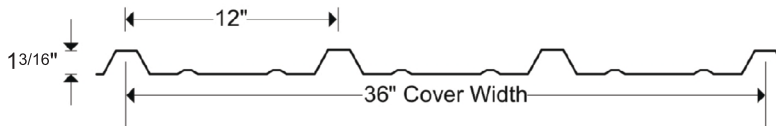

**QUICK-SEAM PLUS**

- STRIATED PANEL -

**PREMIUM-RIB**

**HI-RIB**

These colors are as representative of our paint as is technologically possible. For an exact match, please request a paint chip from your sales person.

**SHERWIN-WILLIAMS**  
Coil Coatings

**WeatherXL™**

▲ Also available in 26 Gauge  
\* Premium Color - additional cost

**SMALL OUTSIDE CORNER****EAVE TRIM**

# MANSEA METAL

Residential & Agricultural Trim Profiles

**SQUARE BASE TRIM****RAT GUARD****J-CHANNEL****SOFFITT/FASCIA****ENDWALL****SIDEWALL****MINI ANGLE****INSIDE CORNER****RAKE TRIM****OUTSIDE CORNER****DOOR JAMB MOLDING****DRIP CAP****DOOR POST TRIM****EAVE MOLDING****DOUBLE ANGLE****Z-METAL****GAMBREL****GABLE TRIM****3/4" F & J CHANNEL****TRANSITION****VALLEY****RIDGECAP****20" RIDGE****OVERHEAD DOOR TRIM****DRIP EDGE****CANNONBALL TRACK COVER****PEAK TRIM****NATIONAL TRACK COVER****ICE GUARD****3 1/2" POST TRIM****5 1/2" POST TRIM****7 1/4" POST TRIM**