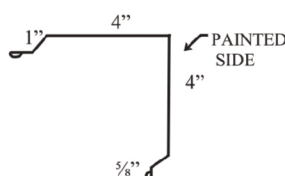

# MANSEA METAL

Residential & Agricultural Trim Profiles

**SQUARE BASE TRIM****RAT GUARD****J-CHANNEL****SOFFITT/FASCIA****ENDWALL****SIDEWALL****MINI ANGLE****INSIDE CORNER****RAKE TRIM****OUTSIDE CORNER****DOOR JAMB MOLDING****DRIP CAP****DOOR POST TRIM****EAVE MOLDING****DOUBLE ANGLE****Z-METAL****GAMBREL****GABLE TRIM****3/4" F & J CHANNEL****TRANSITION****VALLEY****RIDGECAP****20" RIDGE****OVERHEAD DOOR TRIM****DRIP EDGE****CANNONBALL TRACK COVER****PEAK TRIM****NATIONAL TRACK COVER****ICE GUARD****3 1/2" POST TRIM****5 1/2" POST TRIM****7 1/4" POST TRIM**