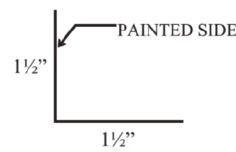

SMALL OUTSIDE CORNER

EAVE TRIM

MANSEA METAL

Residential & Agricultural Trim Profiles

SQUARE BASE TRIM

RAT GUARD

J-CHANNEL

SOFFITT/FASCIA

ENDWALL

SIDEWALL

MINI ANGLE

INSIDE CORNER

RAKE TRIM

OUTSIDE CORNER

DOOR JAMB MOLDING

DRIP CAP

DOOR POST TRIM

EAVE MOLDING

DOUBLE ANGLE

Z-METAL

GAMBREL

GABLE TRIM

3/4" F & J CHANNEL

TRANSITION

VALLEY

RIDGECAP

20" RIDGE

OVERHEAD DOOR TRIM

DRIP EDGE

CANNONBALL TRACK COVER

PEAK TRIM

NATIONAL TRACK COVER

ICE GUARD

3 1/2" POST TRIM

5 1/2" POST TRIM

7 1/4" POST TRIM