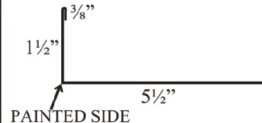

5 1/2" POST TRIM