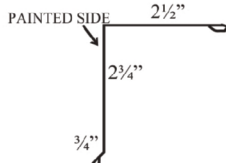

# MANSEA METAL

Residential & Agricultural Trim Profiles

**SQUARE BASE TRIM****RAT GUARD****J-CHANNEL****SOFFITT/FASCIA****ENDWALL****SIDEWALL****MINI ANGLE****INSIDE CORNER****RAKE TRIM****OUTSIDE CORNER****DOOR JAMB MOLDING****DRIP CAP****DOOR POST TRIM****EAVE MOLDING****DOUBLE ANGLE****Z-METAL****GAMBREL****GABLE TRIM****3/4" F & J CHANNEL****TRANSITION****VALLEY****RIDGECAP****20" RIDGE****OVERHEAD DOOR TRIM****DRIP EDGE****CANNONBALL TRACK COVER****PEAK TRIM****NATIONAL TRACK COVER****ICE GUARD****3 1/2" POST TRIM****5 1/2" POST TRIM****7 1/4" POST TRIM**