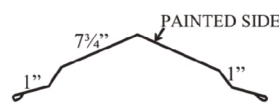

**SHERWIN-WILLIAMS**  
Coil Coatings

**WeatherXL™**

▲ Also available in 26 Gauge  
\* Premium Color - additional cost

**SMALL OUTSIDE CORNER****EAVE TRIM**

# MANSEA METAL

Residential & Agricultural Trim Profiles

**SQUARE BASE TRIM****RAT GUARD****J-CHANNEL****SOFFITT/FASCIA****ENDWALL****SIDEWALL****MINI ANGLE****INSIDE CORNER****RAKE TRIM****OUTSIDE CORNER****DOOR JAMB MOLDING****DRIP CAP****DOOR POST TRIM****EAVE MOLDING****DOUBLE ANGLE****Z-METAL****GAMBREL****GABLE TRIM****3/4" F & J CHANNEL****TRANSITION****VALLEY****RIDGECAP****20" RIDGE****OVERHEAD DOOR TRIM****DRIP EDGE****CANNONBALL TRACK COVER****PEAK TRIM****NATIONAL TRACK COVER****ICE GUARD****3 1/2" POST TRIM****5 1/2" POST TRIM****7 1/4" POST TRIM**