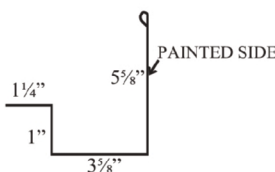

DOOR POST TRIM