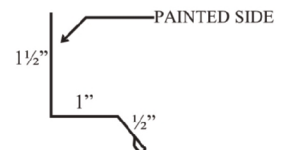

# MANSEA METAL

Residential & Agricultural Trim Profiles

**SQUARE BASE TRIM****RAT GUARD****J-CHANNEL****SOFFITT/FASCIA****ENDWALL****SIDEWALL****MINI ANGLE****INSIDE CORNER****RAKE TRIM****OUTSIDE CORNER****DOOR JAMB MOLDING****DRIP CAP****DOOR POST TRIM****EAVE MOLDING****DOUBLE ANGLE****Z-METAL****GAMBREL****GABLE TRIM****3/4" F & J CHANNEL****TRANSITION****VALLEY****RIDGECAP****20" RIDGE****OVERHEAD DOOR TRIM****DRIP EDGE****CANNONBALL TRACK COVER****PEAK TRIM****NATIONAL TRACK COVER****ICE GUARD****3 1/2" POST TRIM****5 1/2" POST TRIM****7 1/4" POST TRIM**