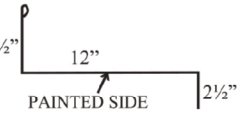

SOFFITT/FASCIA