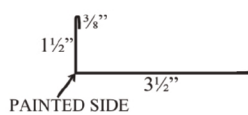

3 1/2" POST TRIM