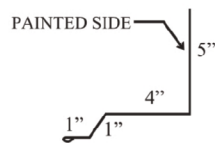

# MANSEA METAL

Residential & Agricultural Trim Profiles

**SQUARE BASE TRIM****RAT GUARD****J-CHANNEL****SOFFITT/FASCIA****ENDWALL****SIDEWALL****MINI ANGLE****INSIDE CORNER****RAKE TRIM****OUTSIDE CORNER****DOOR JAMB MOLDING****DRIP CAP****DOOR POST TRIM****EAVE MOLDING****DOUBLE ANGLE****Z-METAL****GAMBREL****GABLE TRIM****3/4" F & J CHANNEL****TRANSITION****VALLEY****RIDGECAP****20" RIDGE****OVERHEAD DOOR TRIM****DRIP EDGE****CANNONBALL TRACK COVER****PEAK TRIM****NATIONAL TRACK COVER****ICE GUARD****3 1/2" POST TRIM****5 1/2" POST TRIM****7 1/4" POST TRIM**