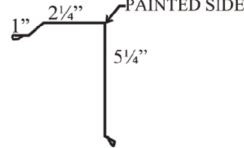

**SHERWIN-WILLIAMS**  
Coil Coatings

**WeatherXL™**

▲ Also available in 26 Gauge  
\* Premium Color - additional cost

**SMALL OUTSIDE CORNER****EAVE TRIM**

# MANSEA METAL

Residential & Agricultural Trim Profiles

**SQUARE BASE TRIM****RAT GUARD****J-CHANNEL****SOFFITT/FASCIA****ENDWALL****SIDEWALL****MINI ANGLE****INSIDE CORNER****RAKE TRIM****OUTSIDE CORNER****DOOR JAMB MOLDING****DRIP CAP****DOOR POST TRIM****EAVE MOLDING****DOUBLE ANGLE****Z-METAL****GAMBREL****GABLE TRIM****3/4" F & J CHANNEL****TRANSITION****VALLEY****RIDGECAP****20" RIDGE****OVERHEAD DOOR TRIM****DRIP EDGE****CANNONBALL TRACK COVER****PEAK TRIM****NATIONAL TRACK COVER****ICE GUARD****3 1/2" POST TRIM****5 1/2" POST TRIM****7 1/4" POST TRIM**