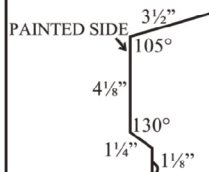

# MANSEA METAL

Residential & Agricultural Trim Profiles

**SQUARE BASE TRIM****RAT GUARD****J-CHANNEL****SOFFITT/FASCIA****ENDWALL****SIDEWALL****MINI ANGLE****INSIDE CORNER****RAKE TRIM****OUTSIDE CORNER****DOOR JAMB MOLDING****DRIP CAP****DOOR POST TRIM****EAVE MOLDING****DOUBLE ANGLE****Z-METAL****GAMBREL****GABLE TRIM****3/4" F & J CHANNEL****TRANSITION****VALLEY****RIDGECAP****20" RIDGE****OVERHEAD DOOR TRIM****DRIP EDGE****CANNONBALL TRACK COVER****PEAK TRIM****NATIONAL TRACK COVER****ICE GUARD****3 1/2" POST TRIM****5 1/2" POST TRIM****7 1/4" POST TRIM**