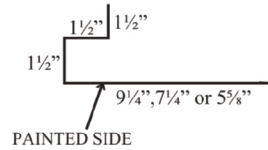

DOOR JAMB MOLDING