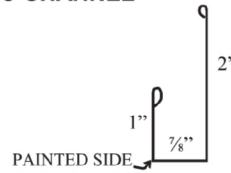

**SHERWIN-WILLIAMS**  
Coil Coatings

**WeatherXL™**

▲ Also available in 26 Gauge  
\* Premium Color - additional cost

**SMALL OUTSIDE CORNER****EAVE TRIM**

# MANSEA METAL

Residential & Agricultural Trim Profiles

**SQUARE BASE TRIM****RAT GUARD****J-CHANNEL****SOFFITT/FASCIA****ENDWALL****SIDEWALL****MINI ANGLE****INSIDE CORNER****RAKE TRIM****OUTSIDE CORNER****DOOR JAMB MOLDING****DRIP CAP****DOOR POST TRIM****EAVE MOLDING****DOUBLE ANGLE****Z-METAL****GAMBREL****GABLE TRIM****3/4" F & J CHANNEL****TRANSITION****VALLEY****RIDGECAP****20" RIDGE****OVERHEAD DOOR TRIM****DRIP EDGE****CANNONBALL TRACK COVER****PEAK TRIM****NATIONAL TRACK COVER****ICE GUARD****3 1/2" POST TRIM****5 1/2" POST TRIM****7 1/4" POST TRIM**