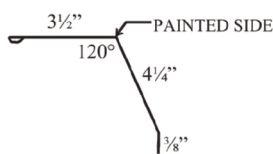

SMALL OUTSIDE CORNER

EAVE TRIM

MANSEA METAL

Residential & Agricultural Trim Profiles

SQUARE BASE TRIM

RAT GUARD

J-CHANNEL

SOFFITT/FASCIA

ENDWALL

SIDEWALL

MINI ANGLE

INSIDE CORNER

RAKE TRIM

OUTSIDE CORNER

DOOR JAMB MOLDING

DRIP CAP

DOOR POST TRIM

EAVE MOLDING

DOUBLE ANGLE

Z-METAL

GAMBREL

GABLE TRIM

3/4" F & J CHANNEL

TRANSITION

VALLEY

RIDGECAP

20" RIDGE

OVERHEAD DOOR TRIM

DRIP EDGE

CANNONBALL TRACK COVER

PEAK TRIM

NATIONAL TRACK COVER

ICE GUARD

3 1/2" POST TRIM

5 1/2" POST TRIM

7 1/4" POST TRIM