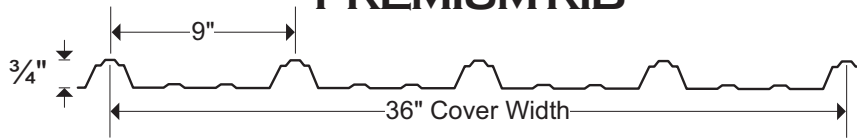

925 Rolling Hills Lane • Winchester, KY 40391

Phone: (859) 744-4475 • Fax: (859) 744-4324

www.manseametal.com

QUICK-SEAM PLUS

PREMIUM RIB

HIRIB

Due to variations in computer monitors, we cannot guarantee the accuracy of colors presented on-screen with actual products. Please order free swatches to ensure color accuracy.