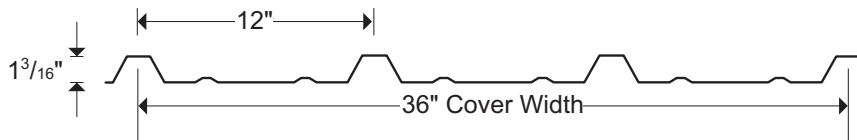

925 Rolling Hills Lane • Winchester, KY 40391

Phone: (859) 744-4475 • Fax: (859) 744-4324

www.manseametal.com

QUICK-SEAM PLUS

PREMIUM RIB

HIRIB

Due to variations in computer monitors, we cannot guarantee the accuracy of colors presented on-screen with actual products. Please order free swatches to ensure color accuracy.