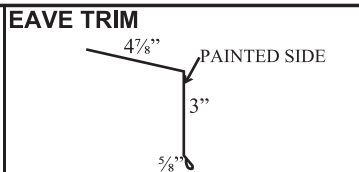

▲ Also available in 26 Gauge
* Premium Color - additional cost

Galvalume® ▲

Copper Metallic* ▲

Clay

Buckskin

Grey ▲

Gallery Blue* ▲

MAN·SEA METAL